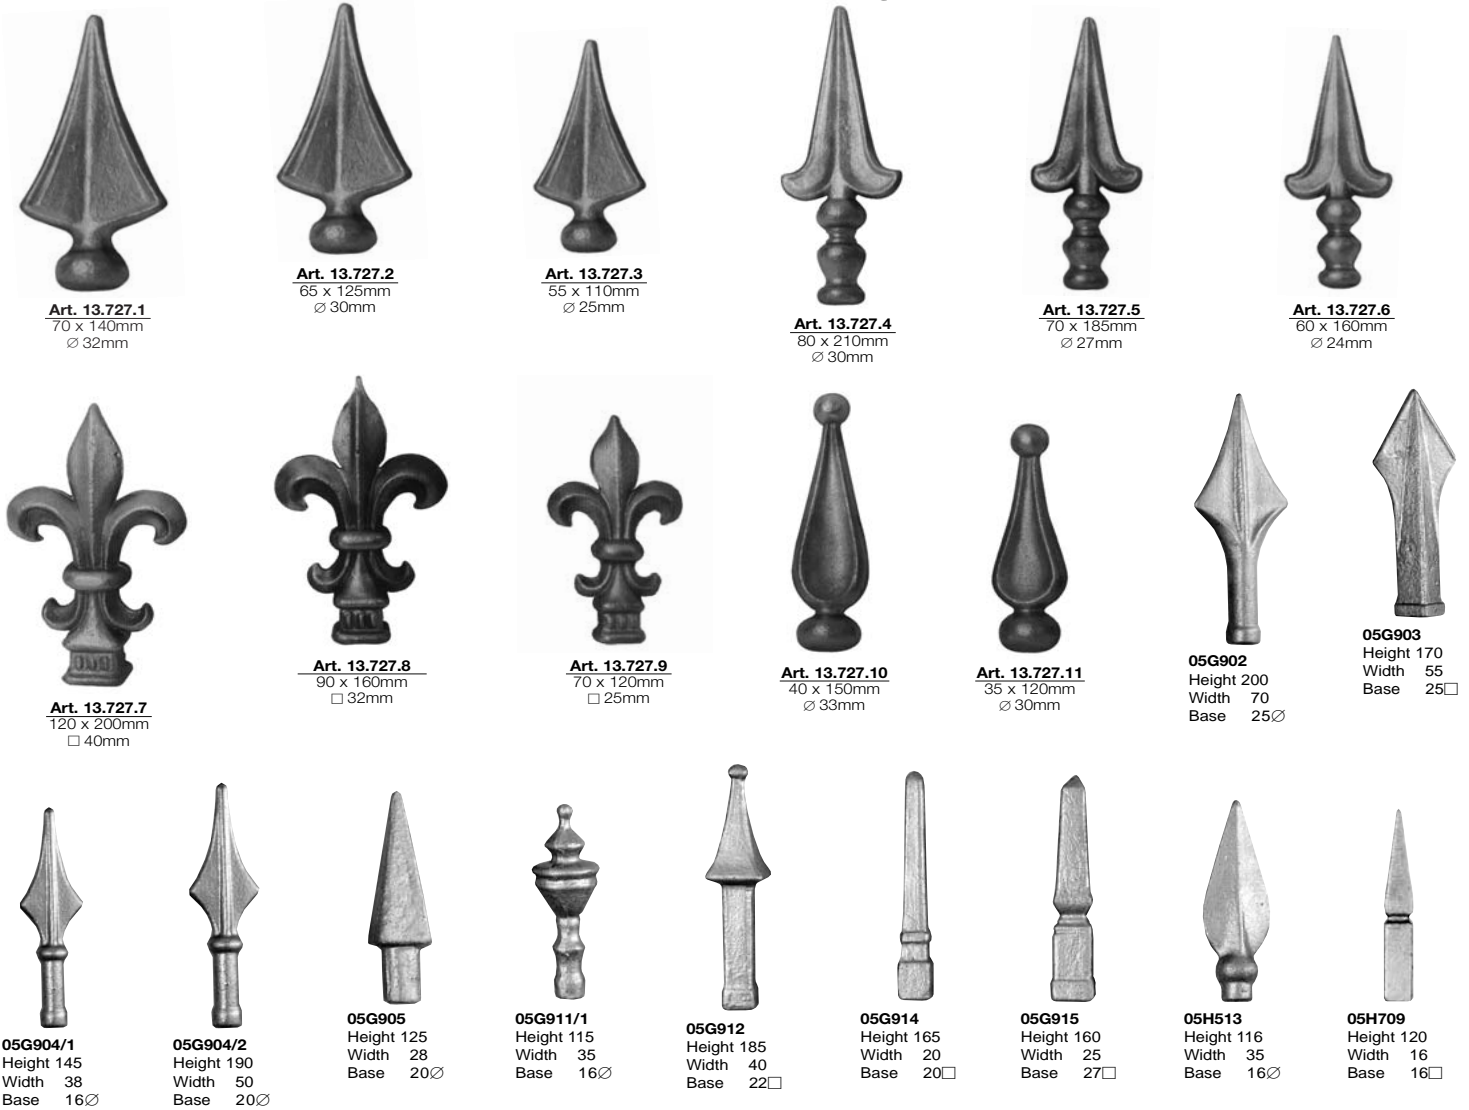

RAIL HEADS

* ALL RAIL HEADS ARE WELDABLE MILD STEEL AND CAN BE GALVANISED

LONDON STYLE RAIL HEADS